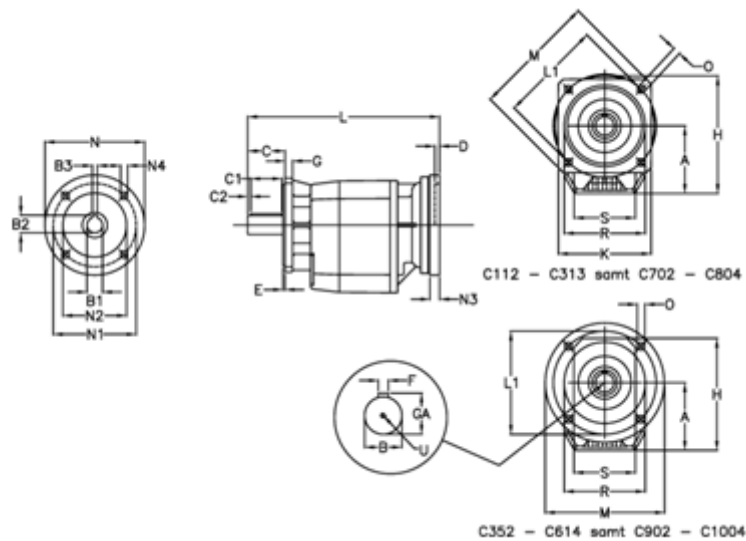

Article number: 40600808932440

Description: Helical gearbox
C803F-89,3-P100B5

Measures

A = 247.0	D = 4.5	L1 = 350	R = 320
B = 80	E = 5	M = 400	S = 300
B1 = 28	F = 22	N = 250	U = M20x42
B2 = 31.3	G = 20	N1 = 215	
B3 = 8	GA = 85.0	N2 = 180	
C = 140	H = 422.0	N3 = 0	
C1 = 110	K = 350	N4 = M12x16	
C2 = 15	L = 543.0	O = 18.0	